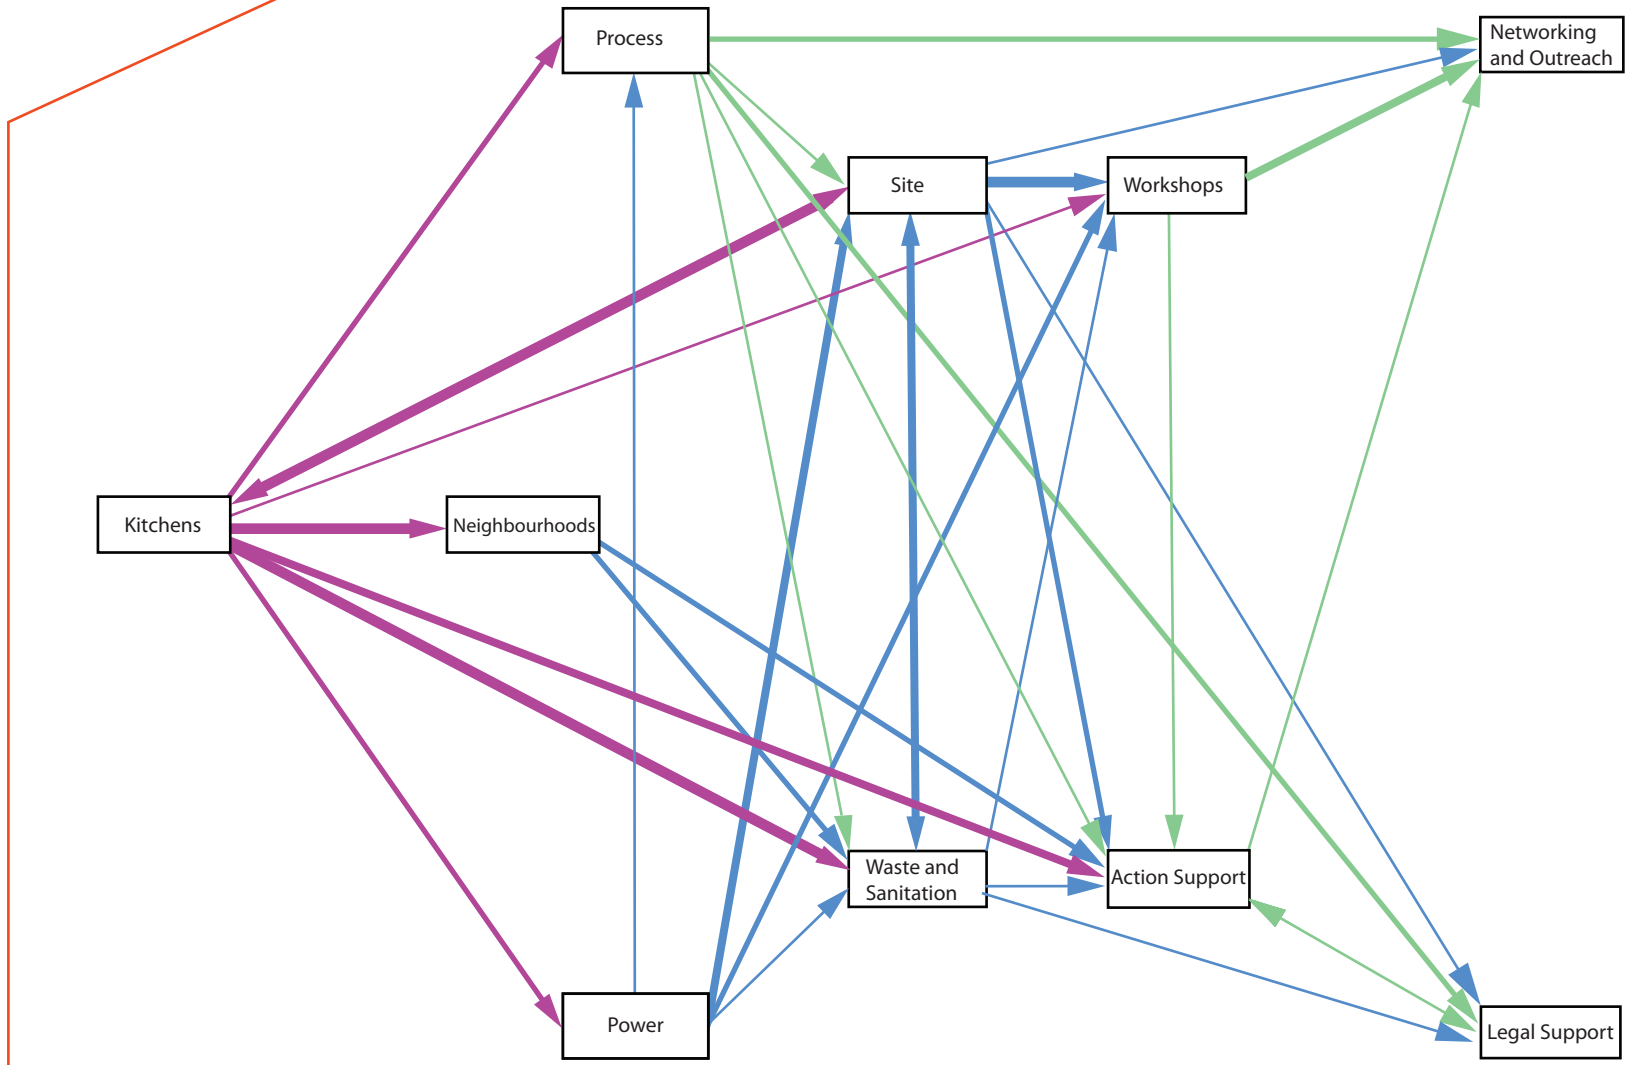

Progress has stopped making sense (but there is still neighbourliness)

Police

ash sapling
beech microchip
found objects
gaffer tape
gravel
mycelium
reused MDF
seeds
straw
stencil card
undoubtedly other things that I have forgotten

In the dark: Finance

In the window: Unexpected Outcomes

Jane Lawson 2018